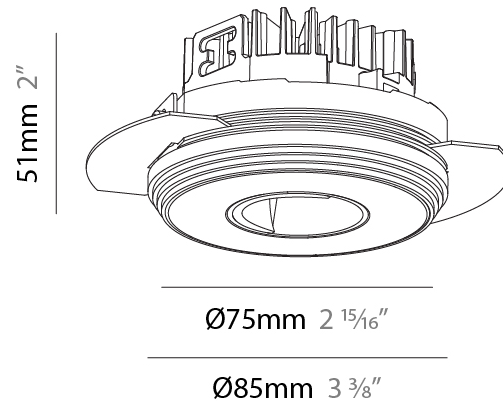

GENERAL

Series: Oiko Pro
Subseries: Oiko Pro Round
Brand: Prolicht
Division: Architectural
Mounting Type: Trimless
Mounting Location: Ceiling
Subcategory: Wallwash

PHYSICAL

Shape: Round
Diameter (mm): 75
Diameter (in): 2 ¹⁵/₁₆
Height (mm): 51
Height (in): 2
Ceiling Thickness (mm): 1 - 25
Ceiling Thickness (in): 1/16 - 1 3/16
Min. Recessing Depth (mm): 55
Min. Recessing Depth (in): 2 ³/₁₆
Light Distribution: Direct
Fixture Finish: SSR / BKV / CWI / CRY / HAB / UFT / ITA / RUA / FTG / MYG / LOD / PUS / FRO / FUP / KIA / POP / BLS / SPG / MEY / GOH / GUM / CHC / COM / ABZ / JAG / OBR / MOS / ROR
Fixture Material: Aluminum Die Cast
Cut-out Measurements: 86mm / 3 3/8" Diameter

ELECTRICAL

Lamp Type: LED (Zhaga Standard)
Input Wattage (W): 14
Total Output Wattage (W): 12.7
Dimming: Dali Dimming
Driver Included: No
Driver Location: Recessed Housing
Driver Type: Constant Current - Universal (120Vac only for DALI driver)
Driver Class: Class 2
Input Voltage (V): 120 - 277
Constant Current (MA): 700

LED

Color Temperature (°K): 2700-6500 Tunable White
Max. Delivered Lumen (lm): 1040 - 1216
Nominal Lumen (lm): 1242 - 1460
CRI: >93 CRI
Lamp Life (hrs): 50000
Special LEDs offerings: Tunable White

OPTICAL

Adjustability: Fixed

RATINGS AND CERTIFICATIONS

Certified By: Certified for North American Standards
IP rating: IP20