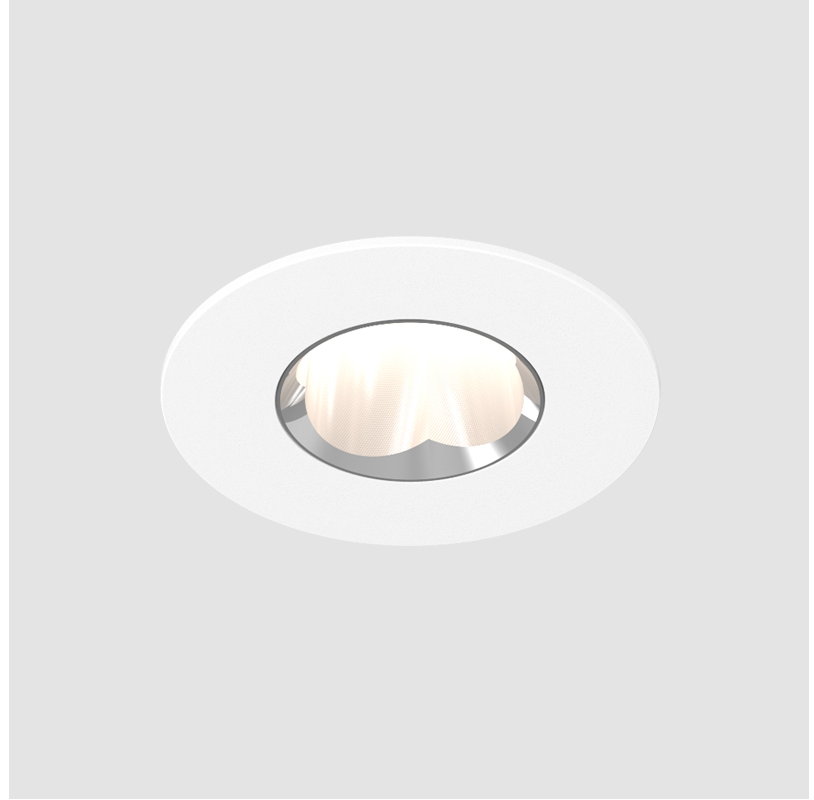

GENERAL

Series: Oiko Pro
Subseries: Oiko Pro Round
Brand: Prolicht
Division: Architectural
Mounting Type: Recessed
Mounting Location: Ceiling
Subcategory: Downlight

PHYSICAL

Shape: Round
Diameter (mm): 75
Diameter (in): 2 ¹⁵/₁₆
Height (mm): 65
Height (in): 2 ⁹/₁₆
Ceiling Thickness (mm): 1 - 25
Ceiling Thickness (in): 1/16 - 1 3/16
Min. Recessing Depth (mm): 70
Min. Recessing Depth (in): 2 ³/₄
Light Distribution: Direct
Diffuser: Lens Pack - Spread Lens / Linear Spread Lens / Honeycomb Louver
Fixture Finish: SSR / BKV / CWI / CRY / HAB / UFT / ITA / RUA / FTG / MYG / LOD / PUS / FRO / FUP / KIA / POP / BLS / SPG / MEY / GOH / GUM / CHC / COM / ABZ / JAG / OBR / MOS / ROR
Fixture Material: Aluminum Die Cast
Cut-out Measurements: 68mm / 2 11/16" Diameter

ELECTRICAL

Lamp Type: LED (Zhaga Standard)
Input Wattage (W): 14
Total Output Wattage (W): 12.7
Dimming: Dali Dimming
Driver Included: No
Driver Location: Recessed Housing
Driver Type: Constant Current - Universal (120Vac only for DALI driver)
Driver Class: Class 2
Input Voltage (V): 120 - 277
Constant Current (MA): 700

LED

Color Temperature (°K): 2700-6500 Tunable White
Max. Delivered Lumen (lm): 1129
Nominal Lumen (lm): 1460
CRI: >93 CRI
Lamp Life (hrs): 50000
Special LEDs offerings: Tunable White

OPTICAL

Reflector°: 36
Adjustability: Fixed

RATINGS AND CERTIFICATIONS

Certified By: Certified for North American Standards
IP rating: IP20