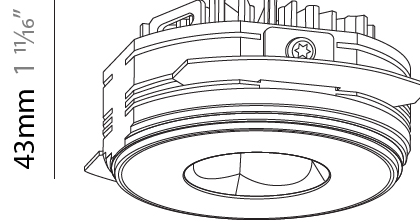

GENERAL

Series: Oiko Pro
Subseries: Oiko Pro Round
Brand: Prolicht
Division: Architectural
Mounting Type: Trimless
Mounting Location: Ceiling
Subcategory: Downlight

PHYSICAL

Shape: Round
Diameter (mm): 75
Diameter (in): 2 ¹⁵/₁₆
Height (mm): 43
Height (in): 1 ¹¹/₁₆
Ceiling Thickness (mm): 10 / 12.5 / 15 / 25
Ceiling Thickness (in): 3/8 or 1/2 or 9/16 or 1
Min. Recessing Depth (mm): 50
Min. Recessing Depth (in): 1 ¹⁵/₁₆
Light Distribution: Direct
Diffuser: Lens Pack - Spread Lens / Linear Spread Lens / Honeycomb Louver
Fixture Finish: SSR / BKV / CWI / CRY / HAB / UFT / ITA / RUA / FTG / MYG / LOD / PUS / FRO / FUP / KIA / POP / BLS / SPG / MEY / GOH / GUM / CHC / COM / ABZ / JAG / OBR / MOS / ROR
Fixture Material: Aluminum Die Cast
Cut-out Measurements: 86mm / 2 11/16" Diameter

ELECTRICAL

Lamp Type: LED (Zhaga Standard)
Input Wattage (W): 14
Total Output Wattage (W): 12.7
Dimming: Dali Dimming
Driver Included: No
Driver Location: Recessed Housing
Driver Type: Constant Current - Universal (120Vac only for DALI driver)
Driver Class: Class 2
Input Voltage (V): 120 - 277
Constant Current (MA): 700

LED

Color Temperature (°K): 2700-6500 Tunable White
Max. Delivered Lumen (lm): 1381
Nominal Lumen (lm): 1460
CRI: >90 CRI
Lamp Life (hrs): 50000
Special LEDs offerings: Tunable White

OPTICAL

Reflector°: 62
Adjustability: Fixed

RATINGS AND CERTIFICATIONS

Certified By: Certified for North American Standards
IP rating: IP20

Ø75mm 2 ¹⁵/₁₆"

Ø85mm 3 ³/₈"