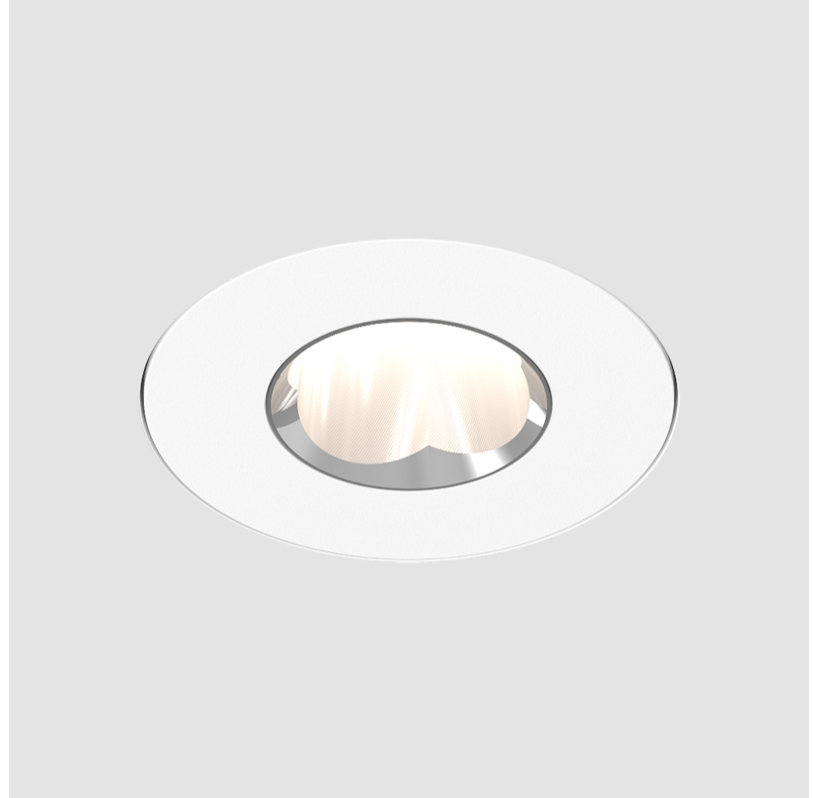

GENERAL

Series: Oiko Pro
Subseries: Oiko Pro Round
Brand: Prolicht
Division: Architectural
Mounting Type: Trimless
Mounting Location: Ceiling
Subcategory: Downlight

PHYSICAL

Shape: Round
Diameter (mm): 75
Diameter (in): 2 ¹⁵/₁₆
Height (mm): 43
Height (in): 1 ¹¹/₁₆
Ceiling Thickness (mm): 10 / 12.5 / 15 / 25
Ceiling Thickness (in): 3/8 or 1/2 or 9/16 or 1
Min. Recessing Depth (mm): 50
Min. Recessing Depth (in): 1 ¹⁵/₁₆
Light Distribution: Direct
Diffuser: Lens Pack - Spread Lens / Linear Spread Lens / Honeycomb Louver
Fixture Finish: SSR / BKV / CWI / CRY / HAB / UFT / ITA / RUA / FTG / MYG / LOD / PUS / FRO / FUP / KIA / POP / BLS / SPG / MEY / GOH / GUM / CHC / COM / ABZ / JAG / OBR / MOS / ROR
Fixture Material: Aluminum Die Cast
Cut-out Measurements: 86mm / 2 11/16" Diameter

ELECTRICAL

Lamp Type: LED (Zhaga Standard)
Input Wattage (W): 14
Total Output Wattage (W): 12.7
Dimming: Dali Dimming
Driver Included: No
Driver Location: Recessed Housing
Driver Type: Constant Current - Universal (120Vac only for DALI driver)
Driver Class: Class 2
Input Voltage (V): 120 - 277
Constant Current (MA): 700

LED

Color Temperature (°K): 2700-6500 Tunable White
Max. Delivered Lumen (lm): 1381
Nominal Lumen (lm): 1460
CRI: >90 CRI
Lamp Life (hrs): 50000
Special LEDs offerings: Tunable White

OPTICAL

Reflector°: 62
Adjustability: Fixed

RATINGS AND CERTIFICATIONS

Certified By: Certified for North American Standards
IP rating: IP20

Ø75mm 2 ¹⁵/₁₆"

Ø85mm 3 ³/₈"